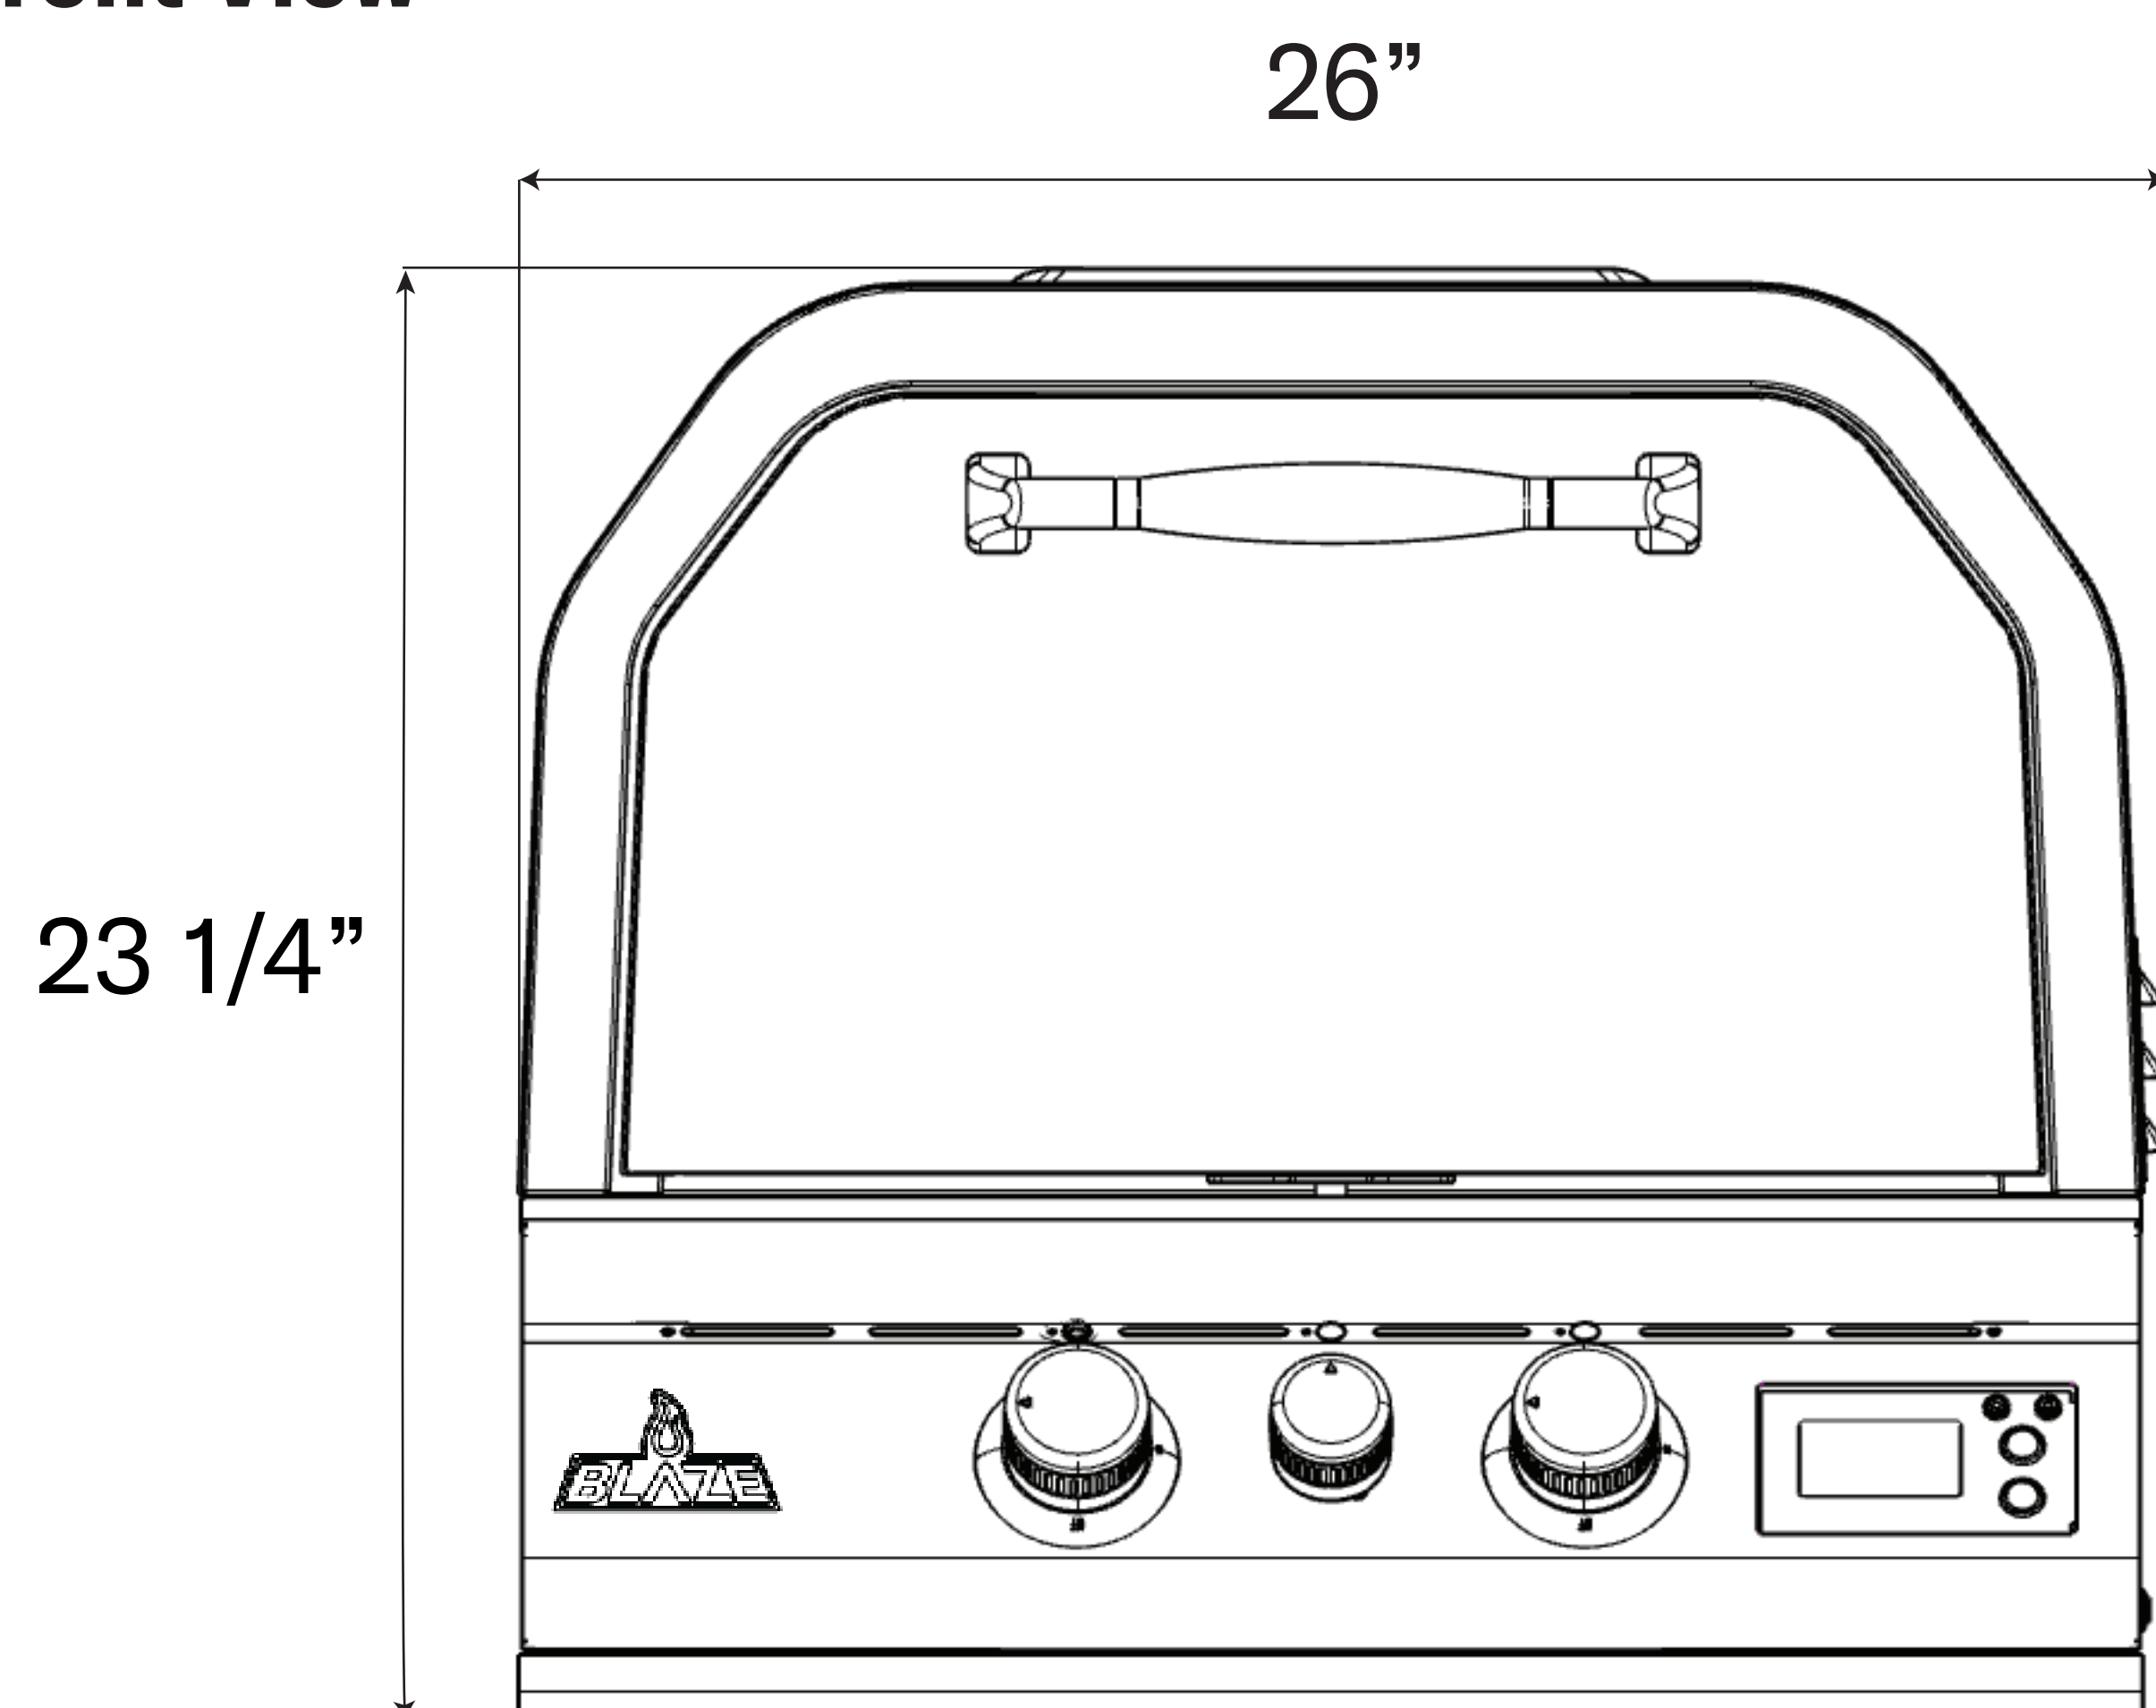

Blaze 26-Inch Outdoor Oven

Model Number: **BLZ-26-PZOVN-NG/LP, BLZ-LTE3OVN**

Front View

Side View

Cutout View

Top View

Overall dimensions	Cutout dimensions
Width 26"	Width 24 1/2"
Depth 29 3/16"	Depth 24 5/16"
Height 23 1/4"	Height 8 9/16"