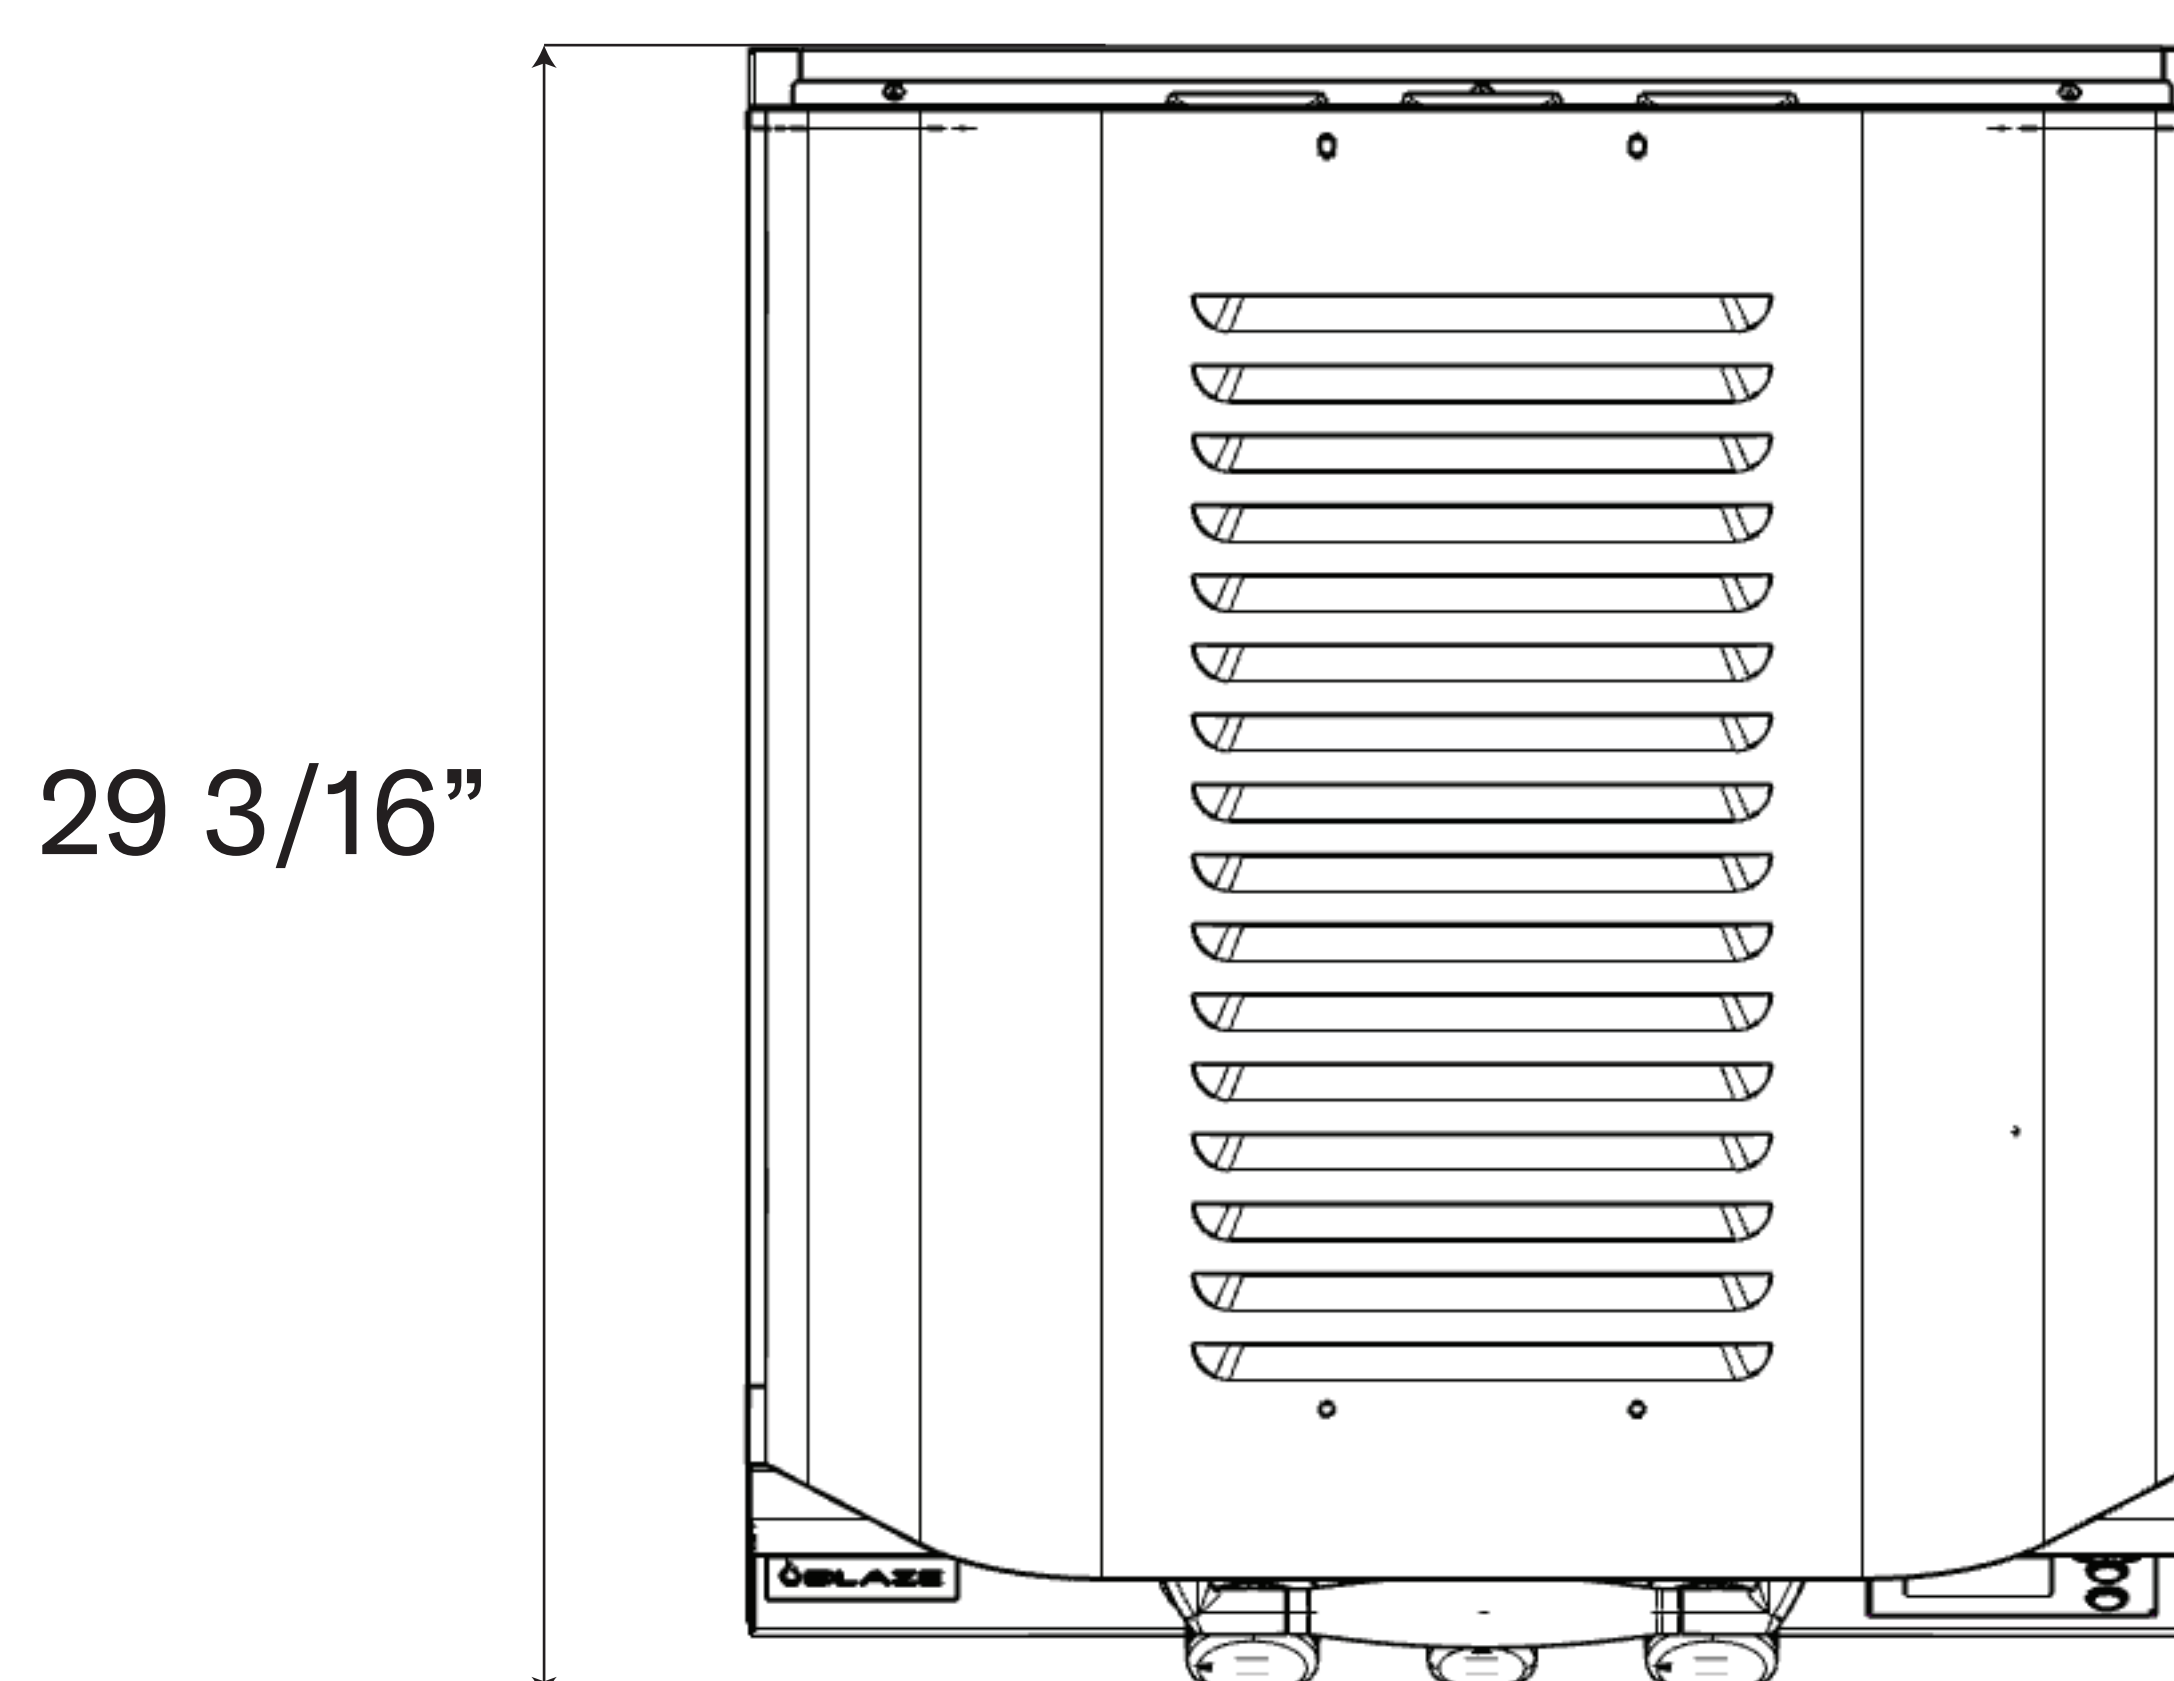

Blaze 26-Inch Outdoor Oven

Model Number: **BLZ-26-PZOVN-NG/LP, BLZ-LTE3OVN**

Front View

Side View

Cutout View

Top View

Overall dimensions	Cutout dimensions
Width 26"	Width 24 1/2"
Depth 29 3/16"	Depth 24 5/16"
Height 23 1/4"	Height 8 9/16"