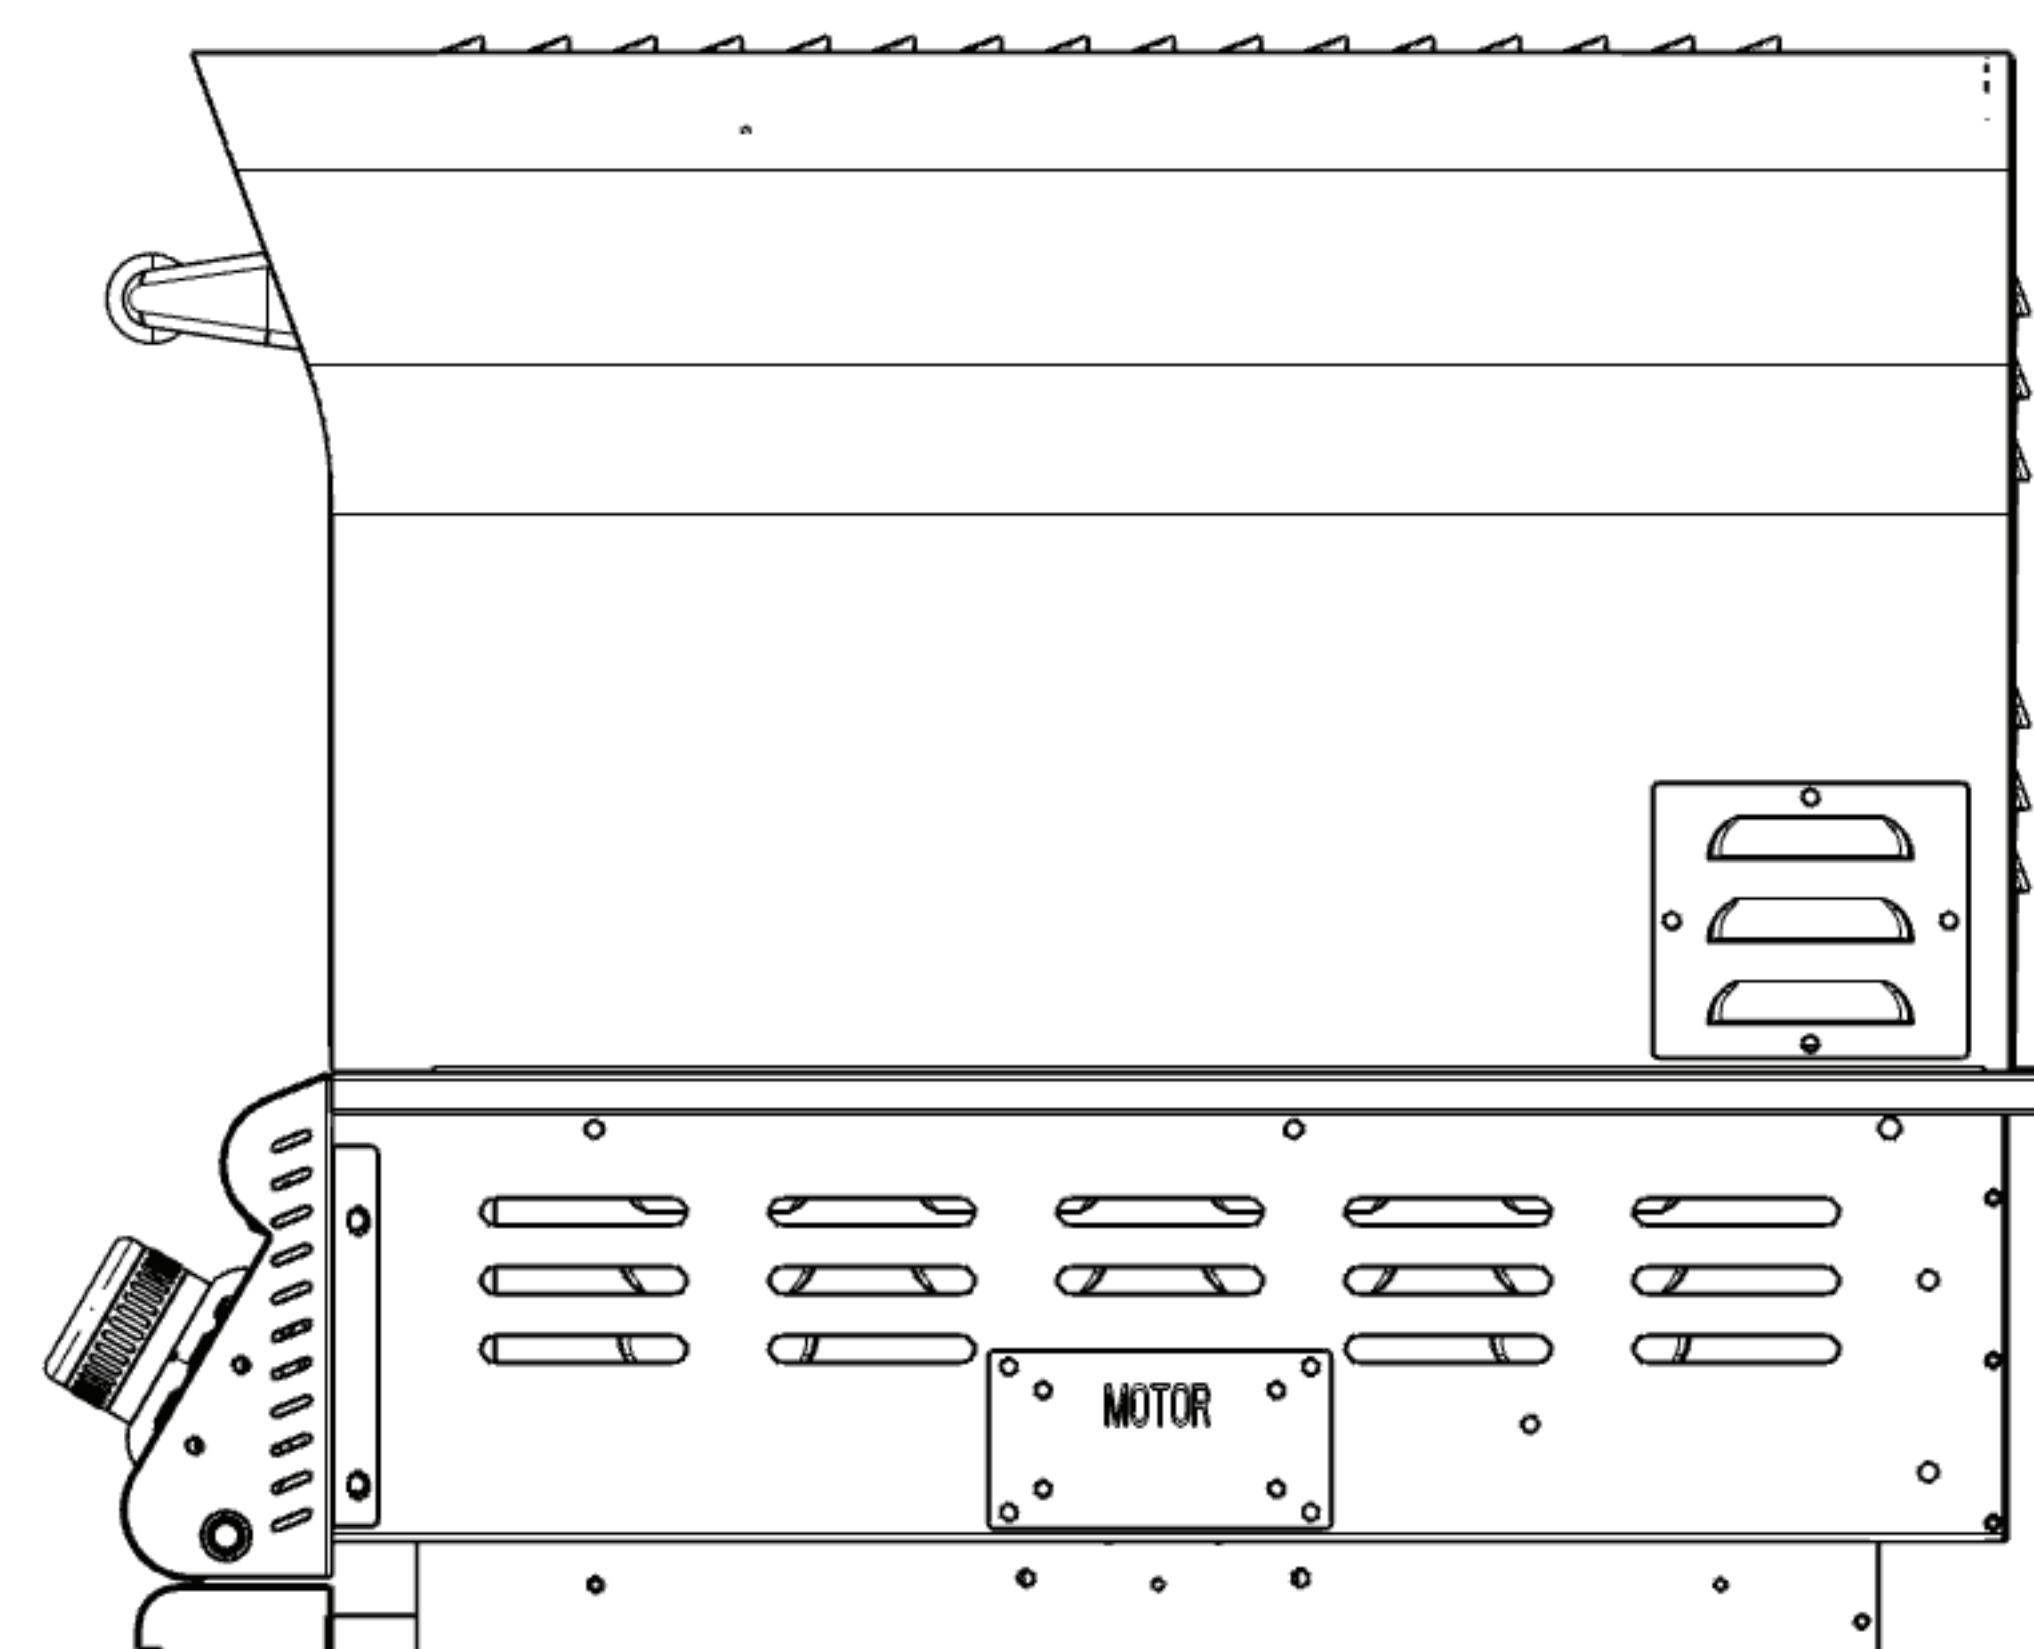

Blaze 26-Inch Outdoor Oven

Model Number: **BLZ-26-PZOVN-NG/LP, BLZ-LTE3OVN**

Front View

Side View

Cutout View

Top View

Overall dimensions	Cutout dimensions
Width 26"	Width 24 1/2"
Depth 29 3/16"	Depth 24 5/16"
Height 23 1/4"	Height 8 9/16"