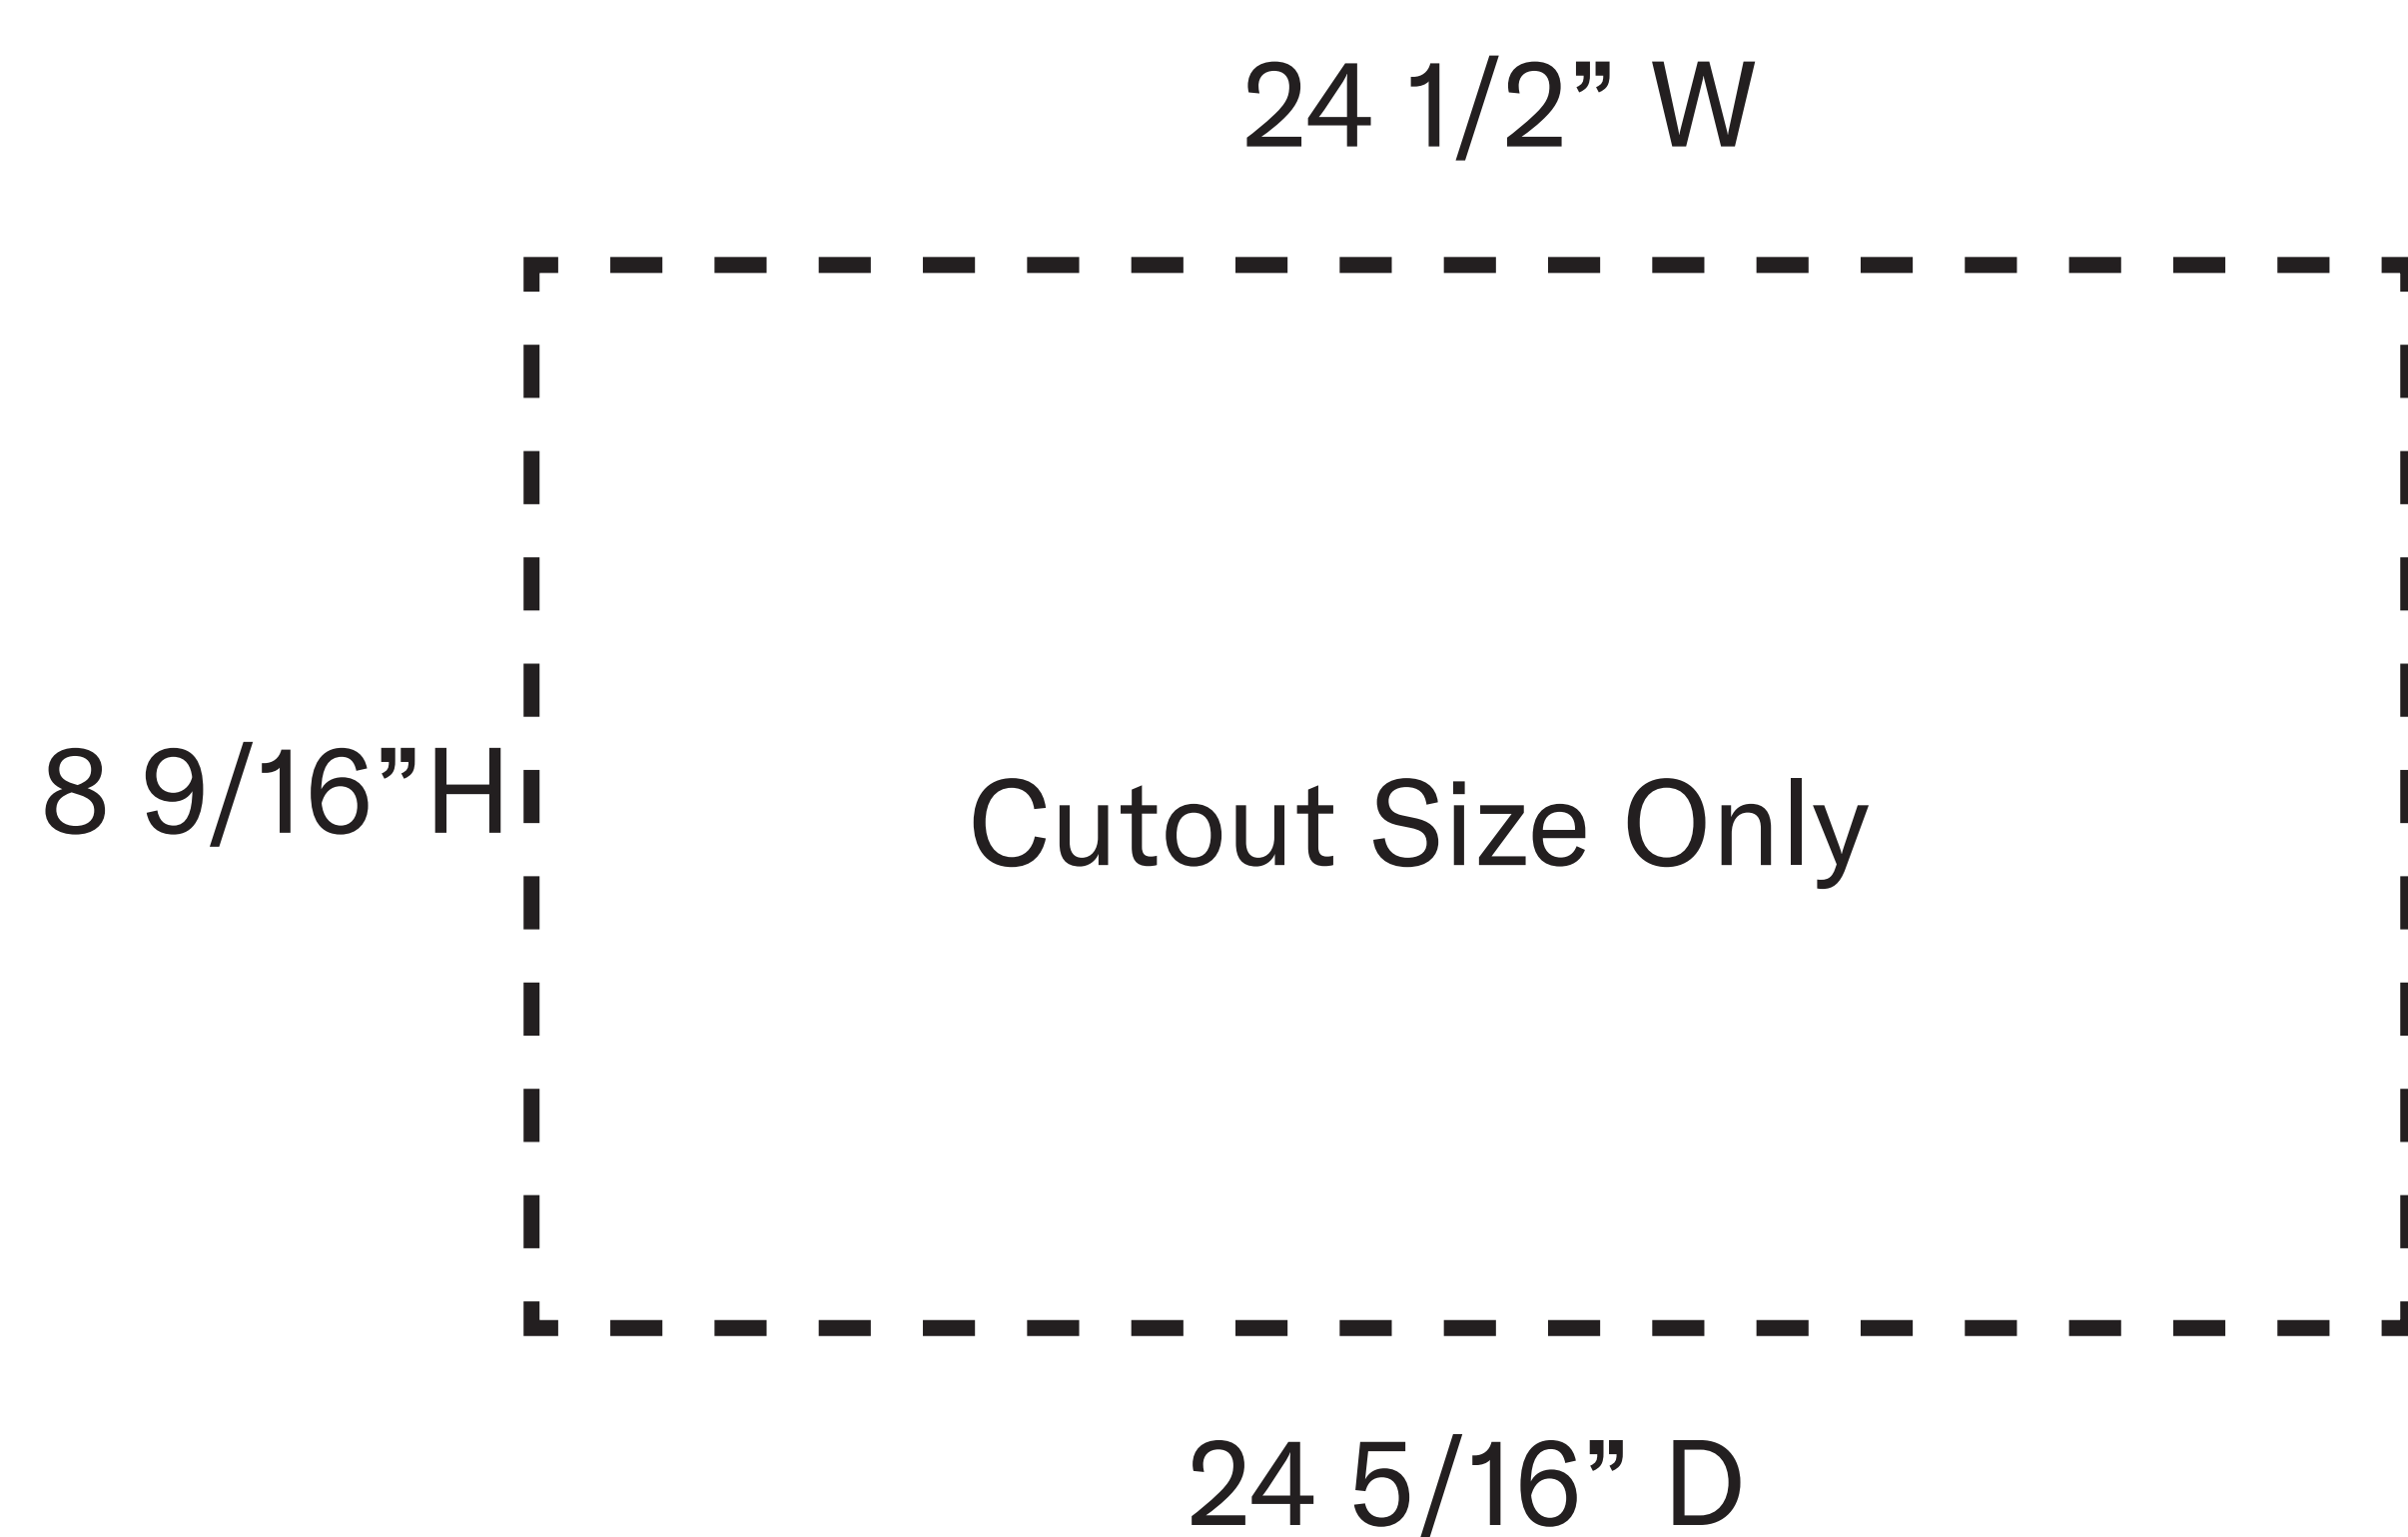

Blaze 26-Inch Outdoor Oven

Model Number: **BLZ-26-PZOVN-NG/LP, BLZ-LTE3OVN**

Front View

Side View

Cutout View

Top View

Overall dimensions	Cutout dimensions
Width 26"	Width 24 1/2"
Depth 29 3/16"	Depth 24 5/16"
Height 23 1/4"	Height 8 9/16"